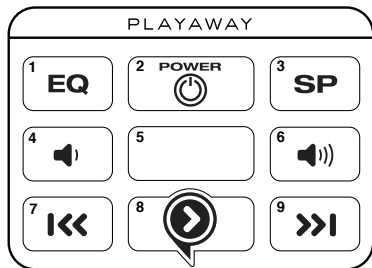

CLEAR :: High end sound is amplified

HIFI :: Sound is mixed for best performance

2 Power:

- Press the POWER button once to turn unit on
- Press the POWER button again and hold for 3 seconds to power off - release button after unit counts down and "OFF" appears on the LCD screen

3 Speed (Audiobook Content):

- Each press of the SP button rotates to a new speed mode.

Shuffle Play (Music Content):

- If your Playaway is pre-loaded with music content, the SP button enables/disables shuffle play functionality
- Pressing the SP button once will enable Shuffle Play mode and cause a randomization of playback

4 Volume Down:

- Each press of the Volume Down button will decrease the volume one level
- Press and HOLD Volume Down to accelerate volume decrease

5 LCD Screen:

- Displays the operating status of the Playaway
- Battery level indicated by icon
 - :: Full battery
 - :: Replace battery

**6 Volume Up:**

- Each press of the Volume Up button will increase the volume one level.
- Press and HOLD Volume Up to accelerate volume increase

7 Reverse:

- Press the Reverse button once to reverse one chapter/track ("track" refers to music content)
- Press and hold the Reverse button to fast rewind